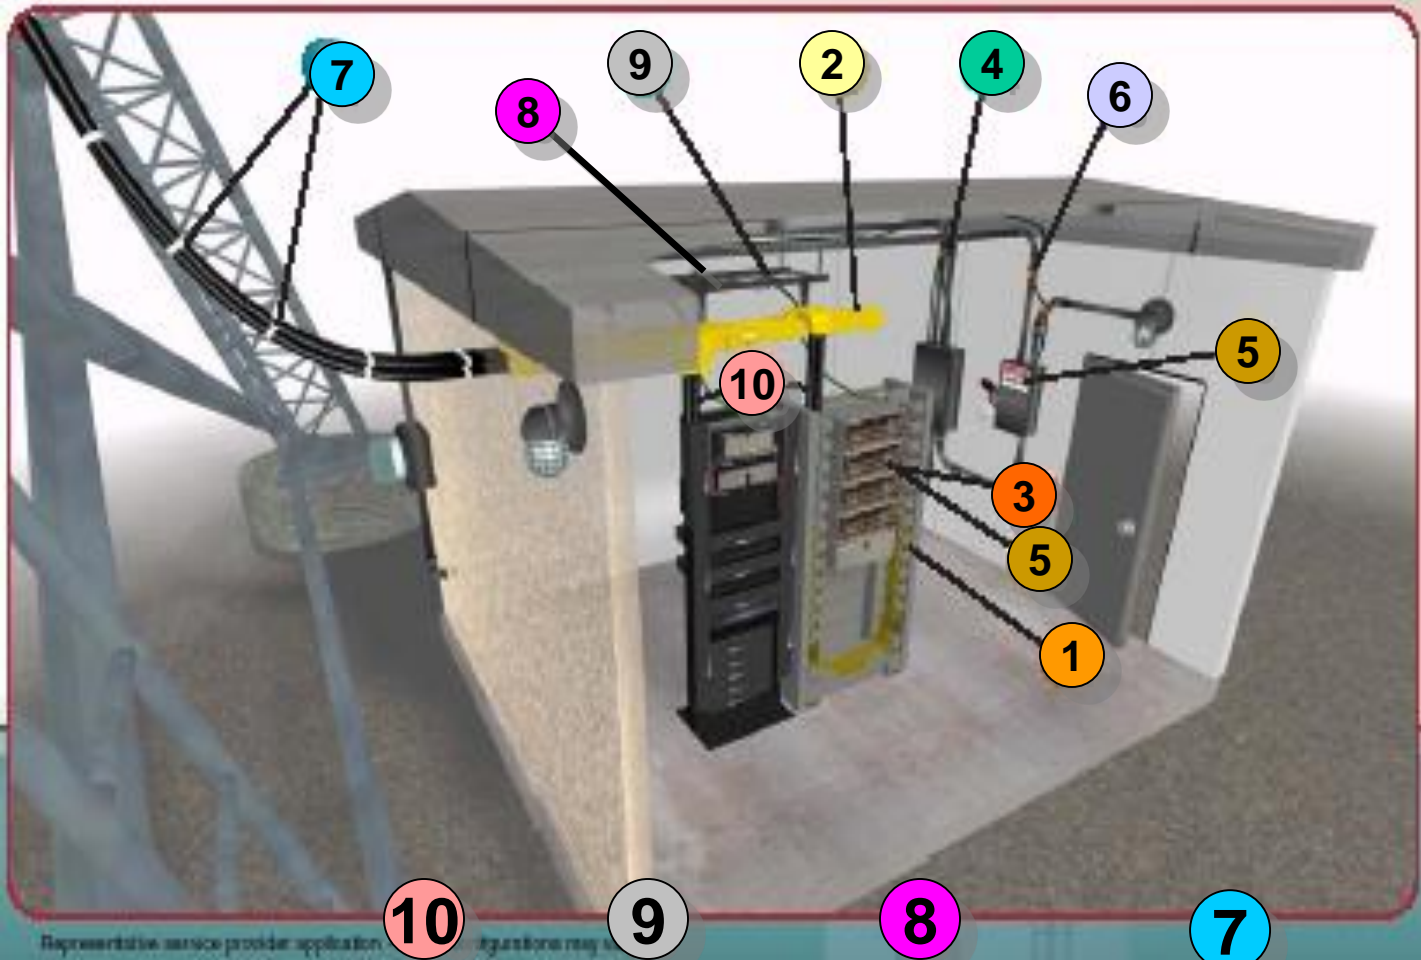

Cell Towers/Shelters

Road Map: Cell Tower/Shelter

- 1** Racks and Cable Management 
- 2** FIBERRUNNER® Cable Routing System 
- 3** Modular Plugs & Patch Cords 
- 4** Grounding Connectors 
- 5** Identification systems 
- 6** Cable Ties 

10

Abrasion Protection

9

In-line Reducing Splice

8

Wiring Accessories

7

Stainless Steel Ties