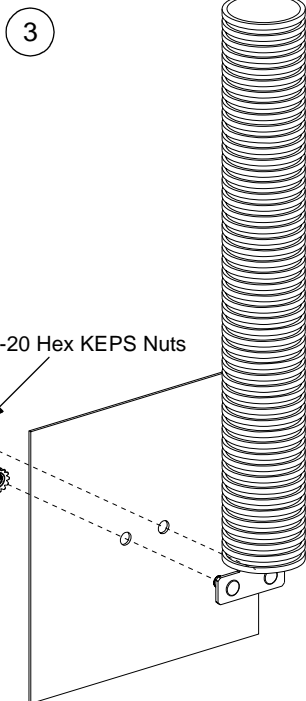

Fiber Routing Universal Innerduct Bracket

Part Number: FRUIB-X

For Use With *PANDUIT*
FIBER-DUCT or *FIBERRUNNER*
Cable Routing Systems

INSTALLATION INSTRUCTIONS

©Panduit Corp. 2000

Printed in U.S.A.

Instruction Sheet RW119B