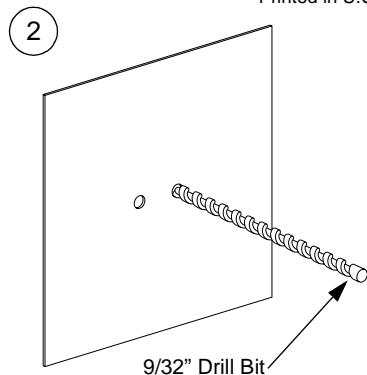

Fiber Routing Universal Innerduct Bracket

Part Number: FRUIB-X

For Use With *PANDUIT*
FIBER-DUCT or *FIBERRUNNER*
Cable Routing Systems

INSTALLATION INSTRUCTIONS

©Panduit Corp. 2000

Printed in U.S.A.

Instruction Sheet RW119B