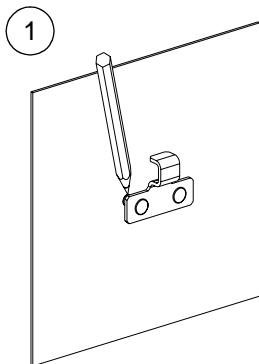

Fiber Routing Universal Innerduct Bracket

Part Number: FRUIB-X

For Use With *PANDUIT*
FIBER-DUCT or *FIBERRUNNER*
Cable Routing Systems

INSTALLATION INSTRUCTIONS

©Panduit Corp. 2000

Printed in U.S.A.

Instruction Sheet RW119B