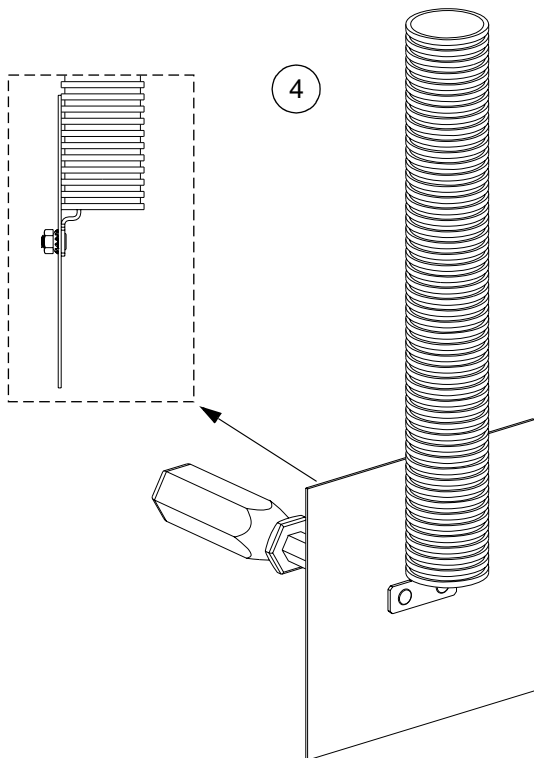

Fiber Routing Universal Innerduct Bracket

Part Number: FRUIB-X

For Use With *PANDUIT*
FIBER-DUCT or *FIBERRUNNER*
Cable Routing Systems

INSTALLATION INSTRUCTIONS

©Panduit Corp. 2000

Printed in U.S.A.

Instruction Sheet RW119B