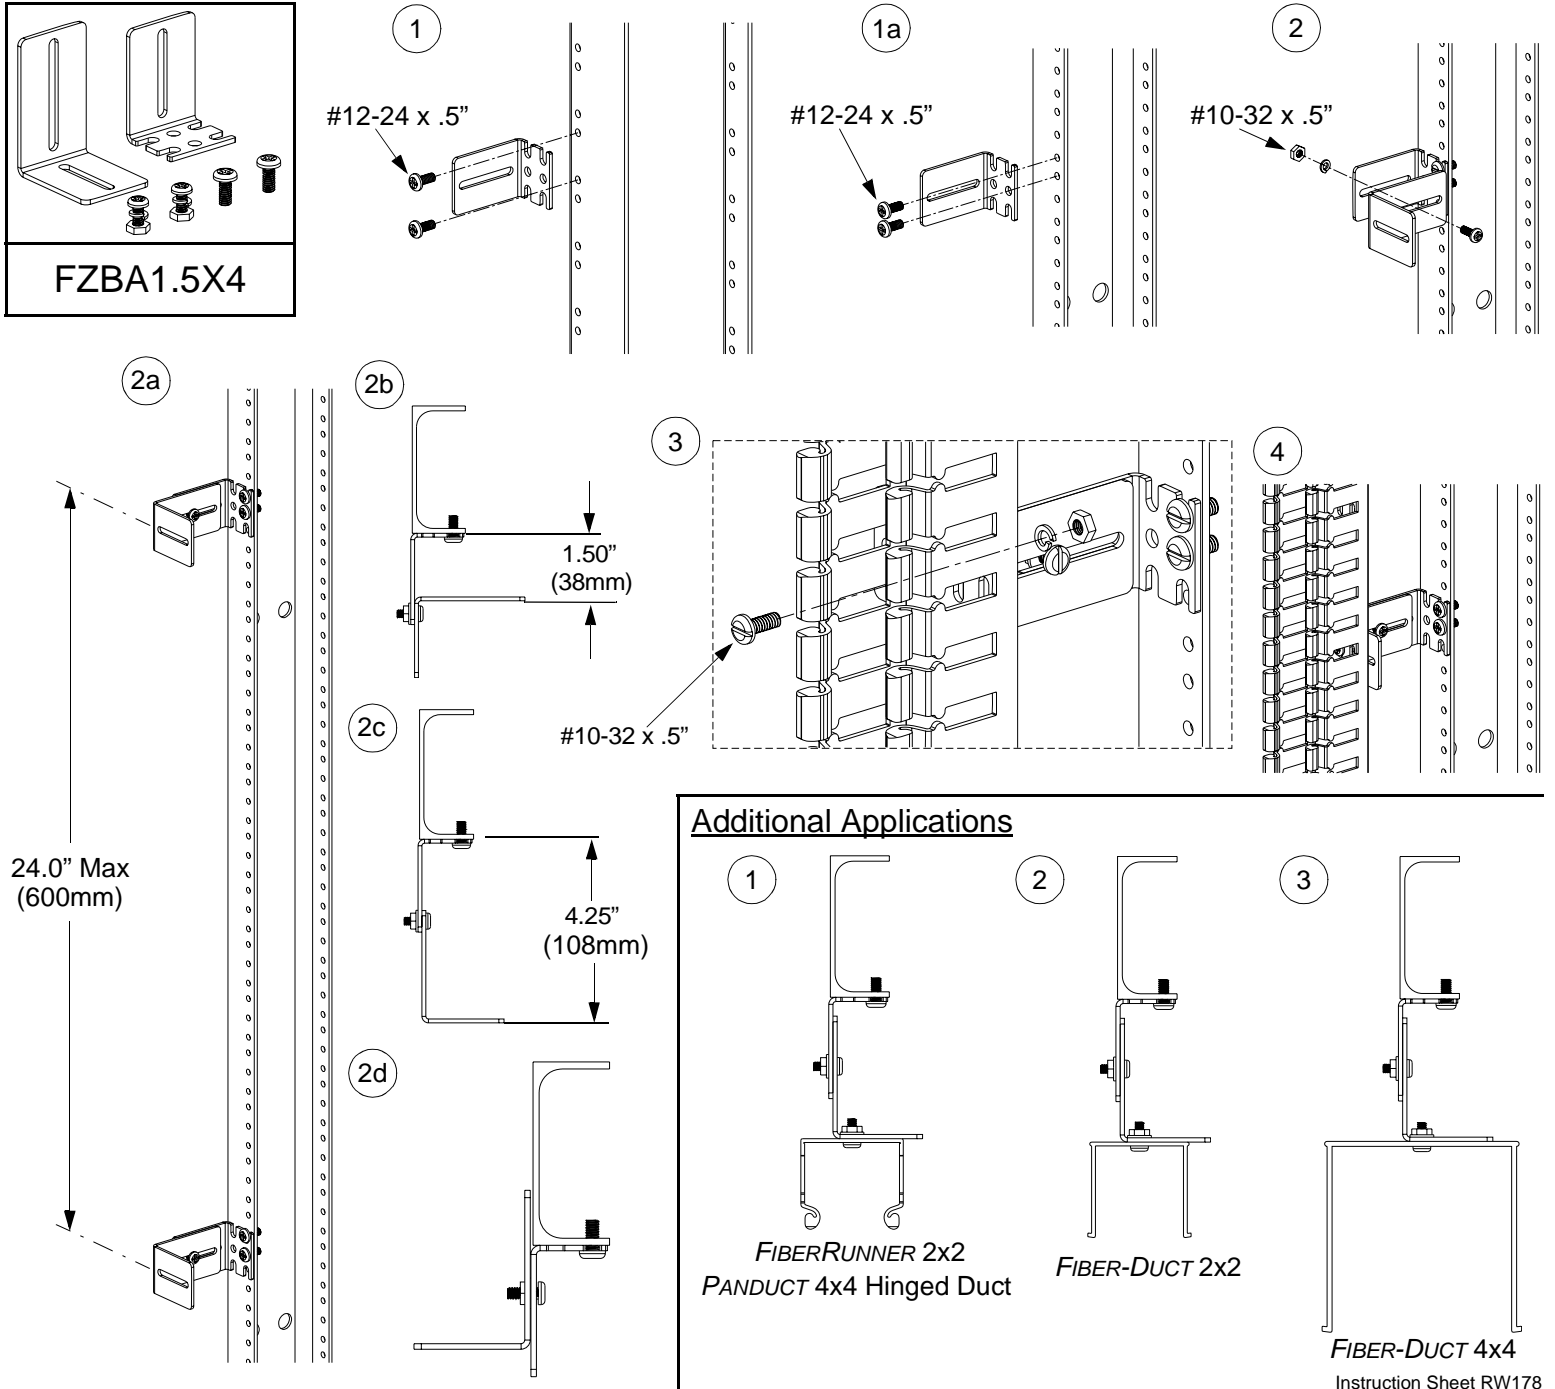

For Use With *PANDUIT FIBER-DUCT 2x2, 4x4 FIBERRUNNER 2x2* and *PANDUCT 4x4 Hinged Duct Cable Routing Systems*

Fiber Routing Adjustable "Z" Bracket

Part Numbers: FZBA1.5X4

INSTALLATION INSTRUCTIONS

© Panduit Corp. 2003

Printed in U.S.A.

Telco Rack Application

EIA Rack Application

WORLDWIDE SUBSIDIARIES AND SALES OFFICES

17301 Ridgeland Avenue
Tinley Park, IL 60477-3901
Web Site: www.panduit.com/ncg

RACEWAY SYSTEMS DIVISION