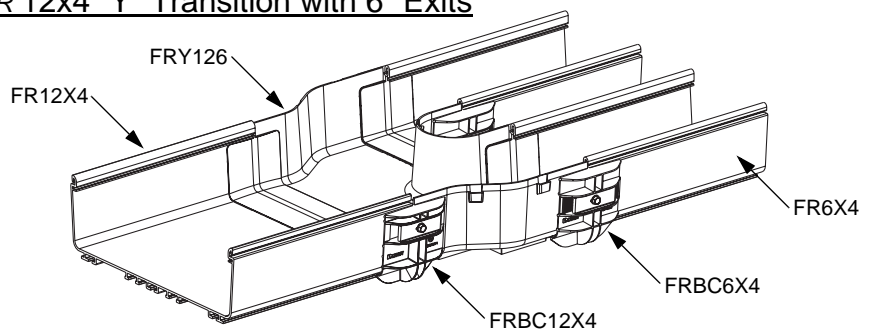

For Technical Assistance, Call: 800-777-3300

INSTALLATION INSTRUCTIONS

FIBERRUNNER 12x4 to FIBERRUNNER 6x4 Reducer

FIBERRUNNER 12x4 Horizontal Tee with 6" Exit

FIBERRUNNER 12x4 Four-Way Cross with 6" Exits

FIBERRUNNER 12x4 "Y" Transition with 6" Exits

FIBERRUNNER 12x4 Transition Left with 6" Exit

INSTALLATION INSTRUCTIONS

FIBERRUNNER 12x4 Transition Right with 6" Exit

FIBERRUNNER 24x4 to FIBERRUNNER 12x4 Reducer