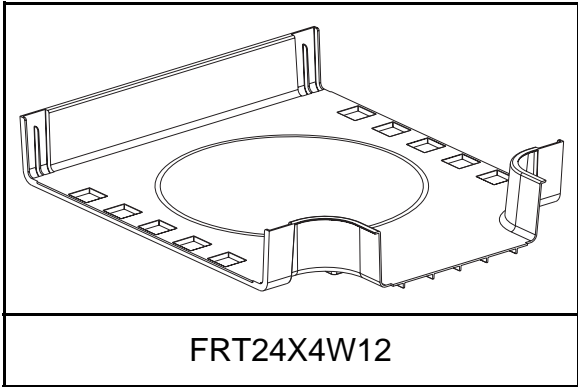

FIBERRUNNER 12x4 "Y" Transition with 6" Exits

FIBERRUNNER 12x4 Transition Left with 6" Exit

INSTALLATION INSTRUCTIONS

FIBERRUNNER 12x4 Transition Right with 6" Exit

FIBERRUNNER 24x4 to FIBERRUNNER 12x4 Reducer

FIBERRUNNER 24x4 Horizontal Tee with 12" Exit

FIBERRUNNER 24x4 Four-Way Cross with 12" Exit

INSTALLATION INSTRUCTIONS

FRRF6FR4SC
(split cover for FRRF6FR4)

FRTSC12W4
(split cover for FRT12X4W4)

FRFWCSC12W4
(split cover for FRFWC12X4W4)