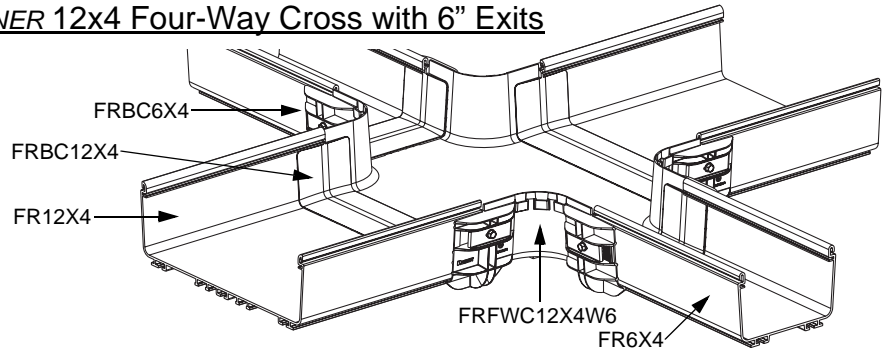

For Technical Assistance, Call: 800-777-3300

INSTALLATION INSTRUCTIONS

FIBERRUNNER 12x4 to FIBERRUNNER 6x4 Reducer

FIBERRUNNER 12x4 Horizontal Tee with 6" Exit

FIBERRUNNER 12x4 Four-Way Cross with 6" Exits

FIBERRUNNER 12x4 "Y" Transition with 6" Exits

FIBERRUNNER 12x4 Transition Left with 6" Exit

INSTALLATION INSTRUCTIONS

FIBERRUNNER 12x4 Transition Right with 6" Exit

FIBERRUNNER 24x4 to FIBERRUNNER 12x4 Reducer