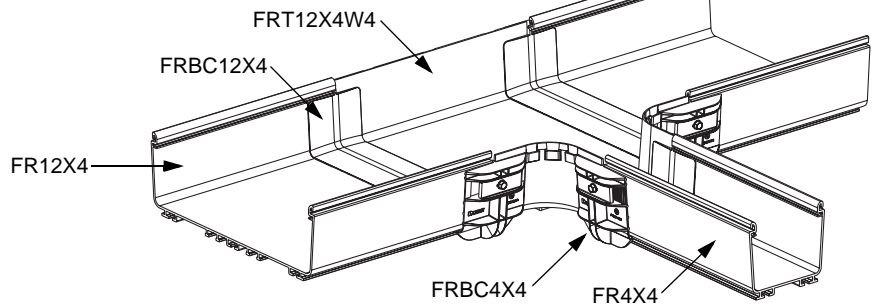

FIBERRUNNER to FIBERRUNNER Reducer and Transition Fittings

PANDUIT Part Numbers: FRRF4FD2, FRRF6FR4, FRT12X4W4, FRFWC12X4W4, FRRF126, FRT12X4W6, FRFWC12X4W6, FRY126, FRRF126L, FRRF126R, FRRF2412, FRT24X4W12, FRFWC24X12W12, FRRF6FR4SC, FRTSC12W4, FRFWCSC12W4, FRTSC12W6, FRFWCSC12W6, FRRF126SC, FRRF126LSC, FRRF126RSC, FRY126SC

INSTALLATION INSTRUCTIONS

© PANDUIT Corp. 2001

FIBERRUNNER 4x4 to FIBERRUNNER 2x2 Reducer

FIBERRUNNER 6x4 to FIBERRUNNER 4x4 Reducer

FIBERRUNNER 12x4 Horizontal Tee with 4" Exit

FIBERRUNNER 12x4 Four-Way Cross with 4" Exits