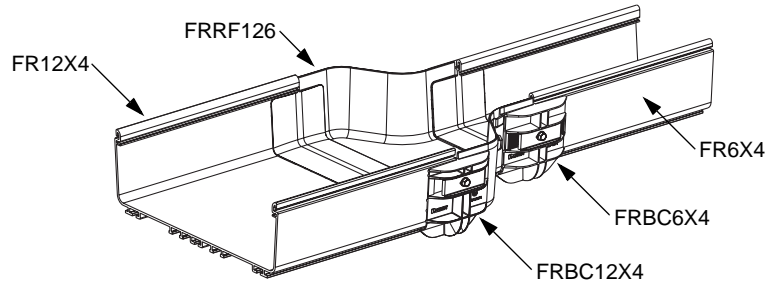

FIBERRUNNER to FIBERRUNNER Reducer and Transition Fittings

PANDUIT Part Numbers: FRRF4FD2, FRRF6FR4, FRT12X4W4, FRFWC12X4W4, FRRF126, FRT12X4W6, FRFWC12X4W6, FRY126, FRRF126L, FRRF126R, FRRF2412, FRT24X4W12, FRFWC24X12W12, FRRF6FR4SC, FRTSC12W4, FRFWCSC12W4, FRTSC12W6, FRFWCSC12W6, FRRF126SC, FRRF126LSC, FRRF126RSC, FRY126SC

INSTALLATION INSTRUCTIONS

© PANDUIT Corp. 2001

FIBERRUNNER 4x4 to FIBERRUNNER 2x2 Reducer

FIBERRUNNER 6x4 to FIBERRUNNER 4x4 Reducer

FIBERRUNNER 12x4 Horizontal Tee with 4" Exit

FIBERRUNNER 12x4 Four-Way Cross with 4" Exits

For Technical Assistance, Call: 800-777-3300

INSTALLATION INSTRUCTIONS

FIBERRUNNER 12x4 to FIBERRUNNER 6x4 Reducer

FIBERRUNNER 12x4 Horizontal Tee with 6" Exit

FIBERRUNNER 12x4 Four-Way Cross with 6" Exits