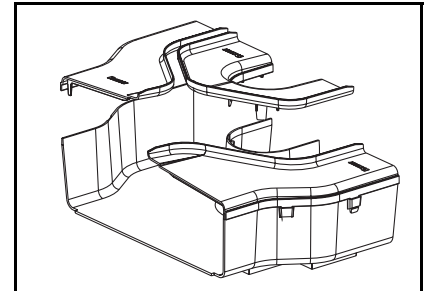

FIBERRUNNER 24x4 Horizontal Tee with 12" Exit

FIBERRUNNER 24x4 Four-Way Cross with 12" Exit

INSTALLATION INSTRUCTIONS

FRRF6FR4SC
(split cover for FRRF6FR4)

FRTSC12W4
(split cover for FRT12X4W4)

FRFWCSC12W4
(split cover for FRFWC12X4W4)

FRTSC12W6
(split cover for FRT12X4W6)

FRFWCSC12W6
(split cover for FRFWC12X4W6)

FRRF126SC
(split cover for FRRF126)

FRRF126LSC
(split cover for FRRF126L)

FRRF126RSC
(split cover for FRRF126R)

FRY126SC
(split cover for FRY126)