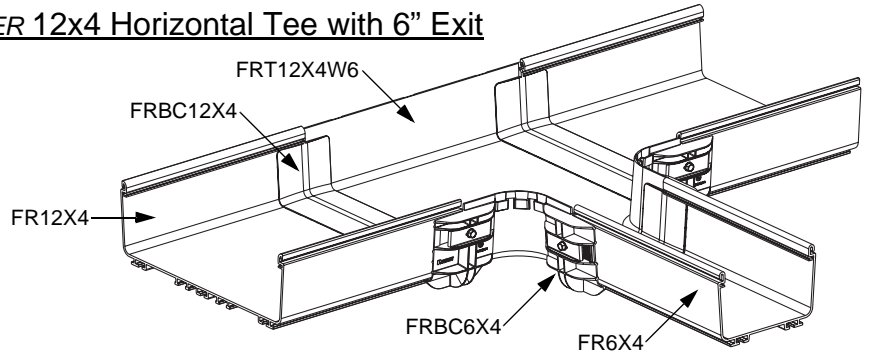

FIBERRUNNER 12x4 Horizontal Tee with 6" Exit