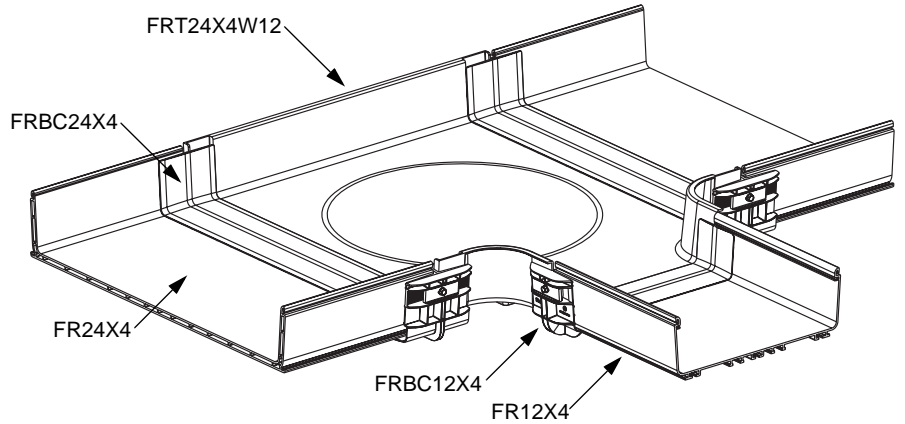

FIBERRUNNER 12x4 "Y" Transition with 6" Exits

FIBERRUNNER 12x4 Transition Left with 6" Exit

INSTALLATION INSTRUCTIONS

FIBERRUNNER 12x4 Transition Right with 6" Exit

FIBERRUNNER 24x4 to FIBERRUNNER 12x4 Reducer

FIBERRUNNER 24x4 Horizontal Tee with 12" Exit

FIBERRUNNER 24x4 Four-Way Cross with 12" Exit

INSTALLATION INSTRUCTIONS

FRRF6FR4SC
(split cover for FRRF6FR4)

FRTSC12W4
(split cover for FRT12X4W4)

FRFWCSC12W4
(split cover for FRFWC12X4W4)