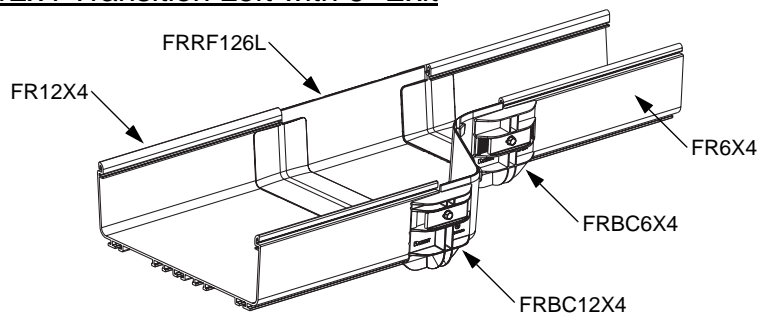

For Technical Assistance, Call: 800-777-3300

INSTALLATION INSTRUCTIONS

FIBERRUNNER 12x4 to FIBERRUNNER 6x4 Reducer

FIBERRUNNER 12x4 Horizontal Tee with 6" Exit

FIBERRUNNER 12x4 Four-Way Cross with 6" Exits

FIBERRUNNER 12x4 "Y" Transition with 6" Exits

FIBERRUNNER 12x4 Transition Left with 6" Exit

INSTALLATION INSTRUCTIONS

FIBERRUNNER 12x4 Transition Right with 6" Exit

FIBERRUNNER 24x4 to FIBERRUNNER 12x4 Reducer