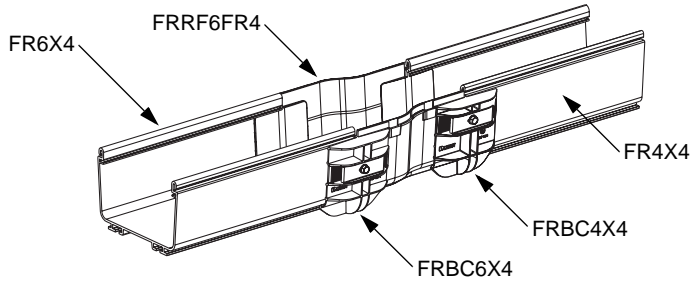

FIBERRUNNER to FIBERRUNNER Reducer and Transition Fittings

PANDUIT Part Numbers: FRRF4FD2, FRRF6FR4, FRT12X4W4, FRFWC12X4W4, FRRF126, FRT12X4W6, FRFWC12X4W6, FRY126, FRRF126L, FRRF126R, FRRF2412, FRT24X4W12, FRFWC24X12W12, FRRF6FR4SC, FRTSC12W4, FRFWCSC12W4, FRTSC12W6, FRFWCSC12W6, FRRF126SC, FRRF126LSC, FRRF126RSC, FRY126SC

INSTALLATION INSTRUCTIONS

© PANDUIT Corp. 2001

FIBERRUNNER 4x4 to FIBERRUNNER 2x2 Reducer

FIBERRUNNER 6x4 to FIBERRUNNER 4x4 Reducer

FIBERRUNNER 12x4 Horizontal Tee with 4" Exit

FIBERRUNNER 12x4 Four-Way Cross with 4" Exits