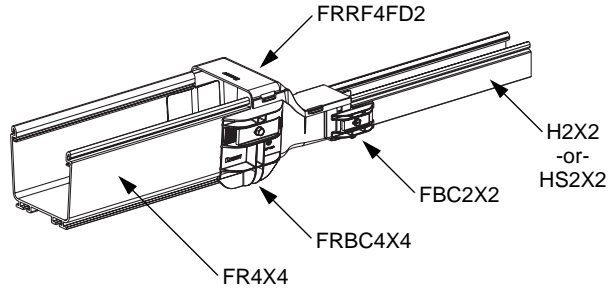

FIBERRUNNER 4x4 to FIBERRUNNER 2x2 Reducer