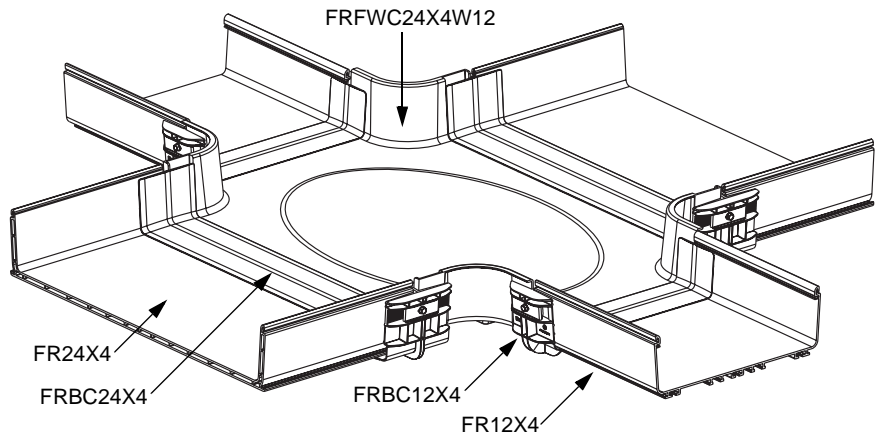

For Technical Assistance, Call: 800-777-3300

INSTALLATION INSTRUCTIONS

FIBERRUNNER 12x4 to FIBERRUNNER 6x4 Reducer

FIBERRUNNER 12x4 Horizontal Tee with 6" Exit

FIBERRUNNER 12x4 Four-Way Cross with 6" Exits

FIBERRUNNER 12x4 "Y" Transition with 6" Exits

FIBERRUNNER 12x4 Transition Left with 6" Exit

INSTALLATION INSTRUCTIONS

FIBERRUNNER 12x4 Transition Right with 6" Exit

FIBERRUNNER 24x4 to FIBERRUNNER 12x4 Reducer

FIBERRUNNER 24x4 Horizontal Tee with 12" Exit

FIBERRUNNER 24x4 Four-Way Cross with 12" Exit

INSTALLATION INSTRUCTIONS

FRRF6FR4SC
(split cover for FRRF6FR4)

FRTSC12W4
(split cover for FRT12X4W4)

FRFWCSC12W4
(split cover for FRFWC12X4W4)