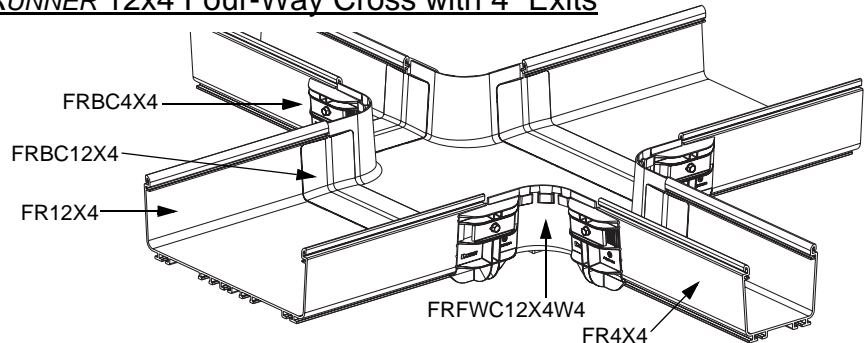

FIBERRUNNER to FIBERRUNNER Reducer and Transition Fittings

PANDUIT Part Numbers: FRRF4FD2, FRRF6FR4, FRT12X4W4, FRFWC12X4W4, FRRF126, FRT12X4W6, FRFWC12X4W6, FRY126, FRRF126L, FRRF126R, FRRF2412, FRT24X4W12, FRFWC24X12W12, FRRF6FR4SC, FRTSC12W4, FRFWCSC12W4, FRTSC12W6, FRFWCSC12W6, FRRF126SC, FRRF126LSC, FRRF126RSC, FRY126SC

INSTALLATION INSTRUCTIONS

© PANDUIT Corp. 2001

FIBERRUNNER 4x4 to FIBERRUNNER 2x2 Reducer

FIBERRUNNER 6x4 to FIBERRUNNER 4x4 Reducer

FIBERRUNNER 12x4 Horizontal Tee with 4" Exit

FIBERRUNNER 12x4 Four-Way Cross with 4" Exits

For Technical Assistance, Call: 800-777-3300

INSTALLATION INSTRUCTIONS

FIBERRUNNER 12x4 to FIBERRUNNER 6x4 Reducer

FIBERRUNNER 12x4 Horizontal Tee with 6" Exit

FIBERRUNNER 12x4 Four-Way Cross with 6" Exits