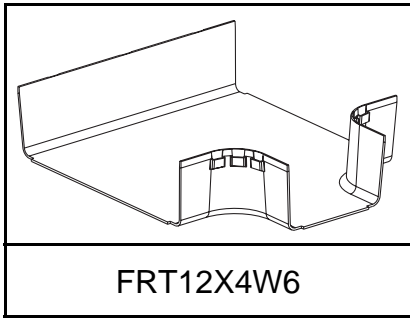

FIBERRUNNER 12x4 Horizontal Tee with 6" Exit