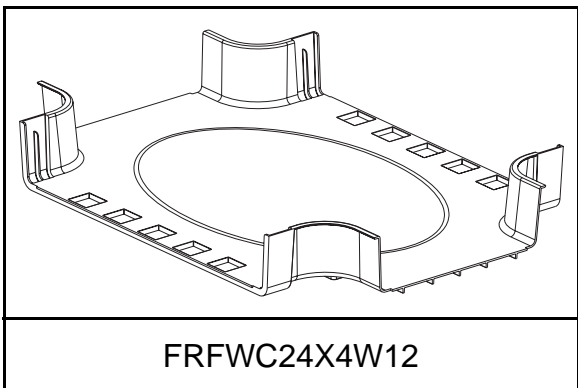

For Technical Assistance, Call: 800-777-3300

INSTALLATION INSTRUCTIONS

FIBERRUNNER 12x4 to FIBERRUNNER 6x4 Reducer

FIBERRUNNER 12x4 Horizontal Tee with 6" Exit

FIBERRUNNER 12x4 Four-Way Cross with 6" Exits

FIBERRUNNER 12x4 "Y" Transition with 6" Exits

FIBERRUNNER 12x4 Transition Left with 6" Exit

INSTALLATION INSTRUCTIONS

FIBERRUNNER 12x4 Transition Right with 6" Exit

FIBERRUNNER 24x4 to FIBERRUNNER 12x4 Reducer

FIBERRUNNER 24x4 Horizontal Tee with 12" Exit

FIBERRUNNER 24x4 Four-Way Cross with 12" Exit

INSTALLATION INSTRUCTIONS

FRRF6FR4SC
(split cover for FRRF6FR4)

FRTSC12W4
(split cover for FRT12X4W4)

FRFWCSC12W4
(split cover for FRFWC12X4W4)