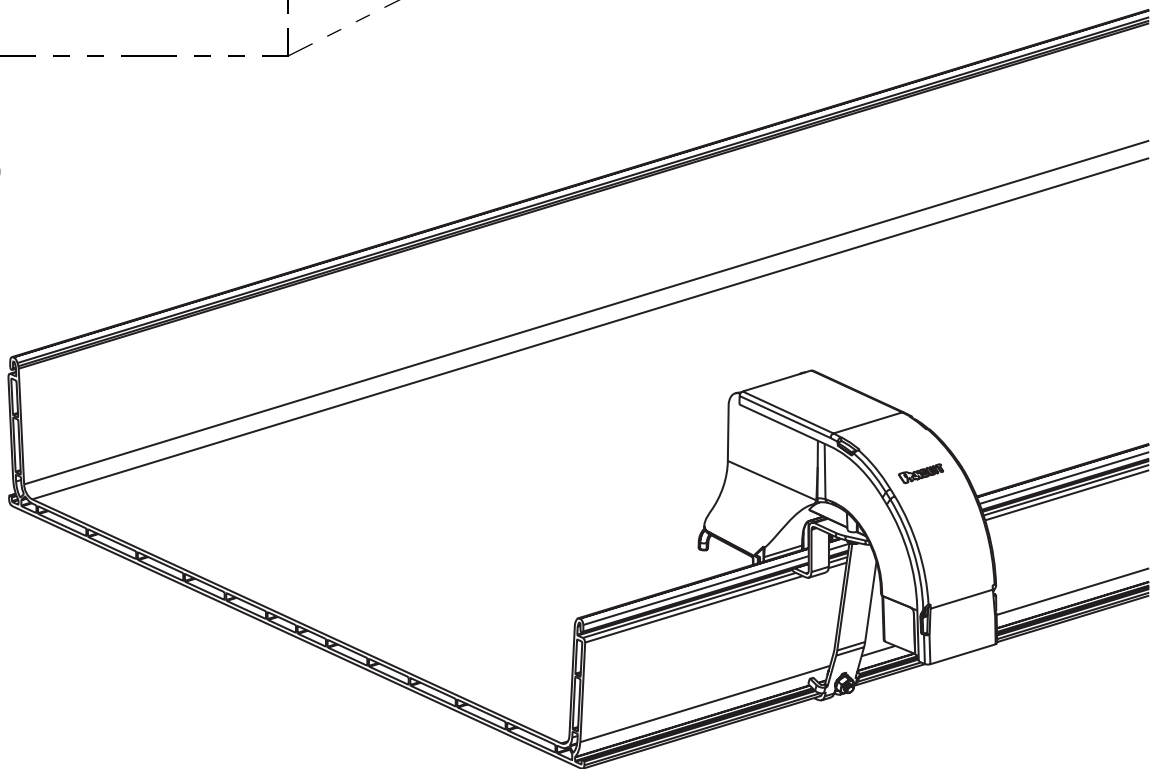

INSTALLATION INSTRUCTIONS

FIBERRUNNER Spill-Over Junction - Typical Installation continued...

3

4