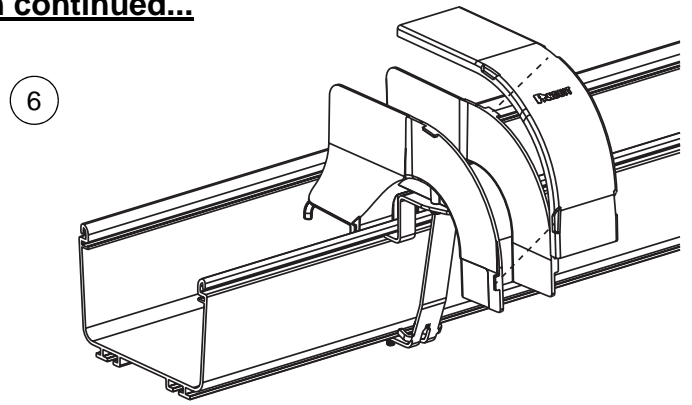

FIBERRUNNER Spill-Over Junction - Typical Installation continued...

¼-14x½ Hex Washer Head Tapping Screw
(Typical: 2 places)

For Technical Assistance, Call: 800-777-3300

INSTALLATION INSTRUCTIONS

FIBERRUNNER Spill-Over Junction - Typical Installation