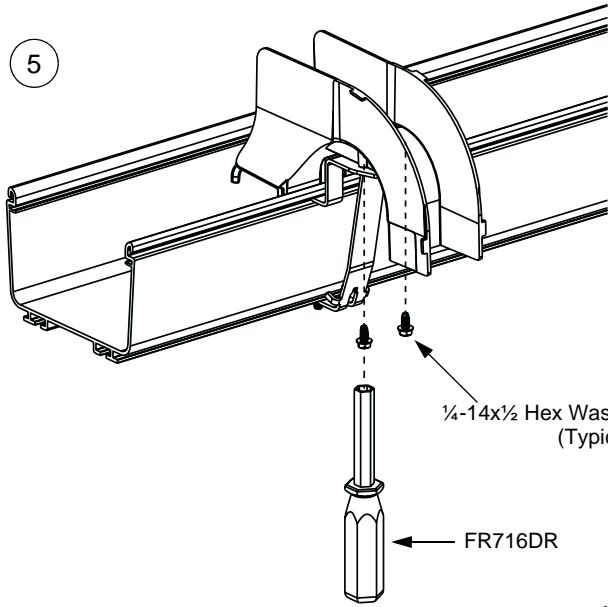

For Use With *PANDUIT* *FIBERRUNNER* 4x4, 6x4, 12x4 and 24x4 Cable Routing Systems

FIBERRUNNER Spill-Over Junction

PANDUIT Part Numbers: FRSPJ2X2, FRSPJC24, FRSPJC26, FRSPJC212, FRSPJ4X4, FRSPJC44, FRSPJC46, FRSPJC412

FIBERRUNNER Spill-Over Junction - Typical Installation continued...

¼-14x½ Hex Washer Head Tapping Screw
(Typical: 2 places)

For Technical Assistance, Call: 800-777-3300

INSTALLATION INSTRUCTIONS

FIBERRUNNER Spill-Over Junction - Typical Installation