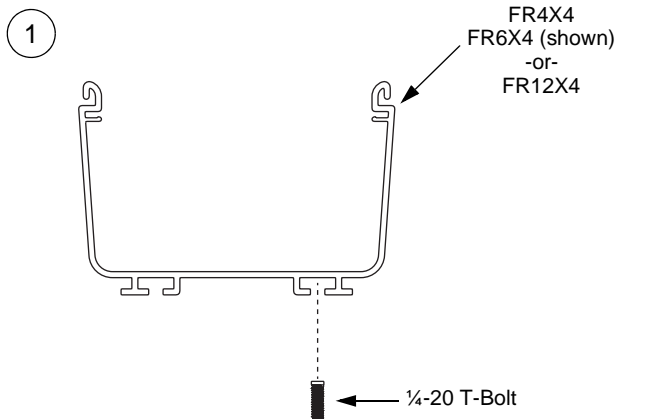

FIBERRUNNER Spill-Over Junction - Typical Installation (*FIBERRUNNER* 4x4, 6x4 and 12x4 only)

For Technical Assistance, Call: 800-777-3300