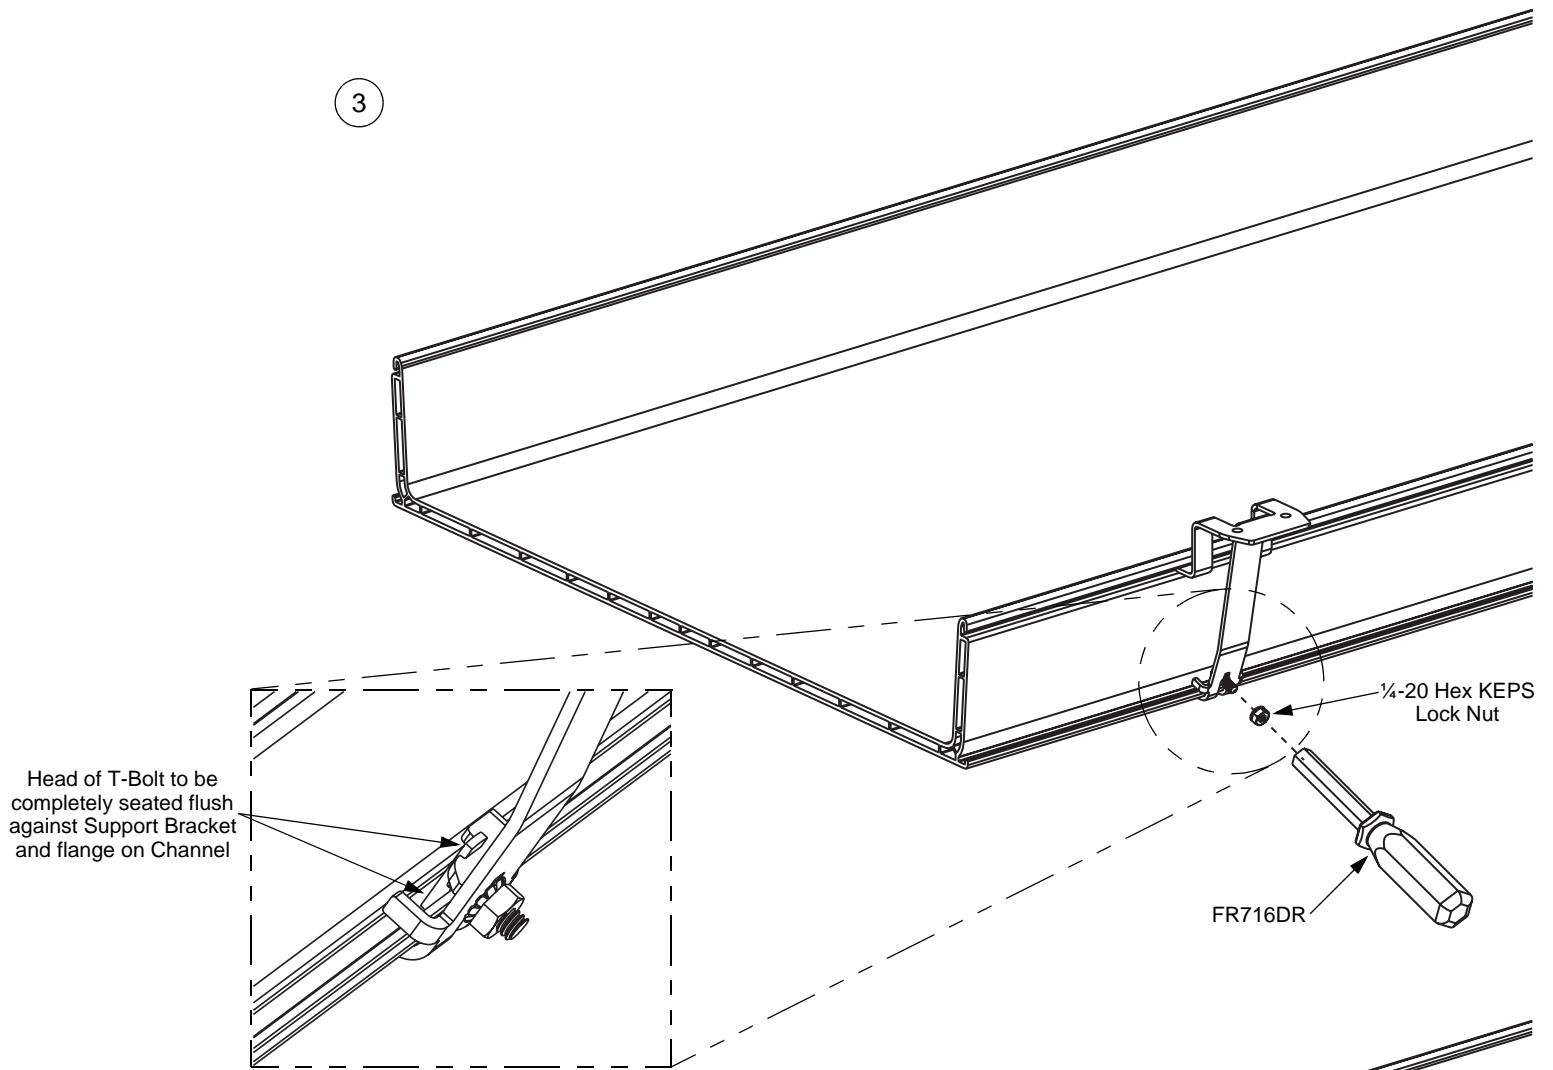

INSTALLATION INSTRUCTIONS

FIBERRUNNER Spill-Over Junction - Typical Installation continued...

3