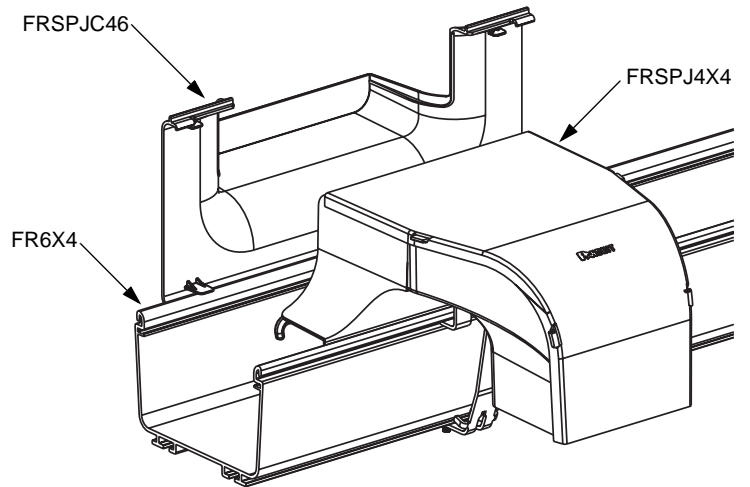

INSTALLATION INSTRUCTIONS

Instruction Sheet RW251

WORLDWIDE SUBSIDIARIES AND SALES OFFICES

17301 Ridgeland Avenue
Tinley Park, IL 60477-3901
Web Site: www.panduit.com

Fax: 708-532-1811
Technical Support: 800-777-3300
E-mail: cs@panduit.com