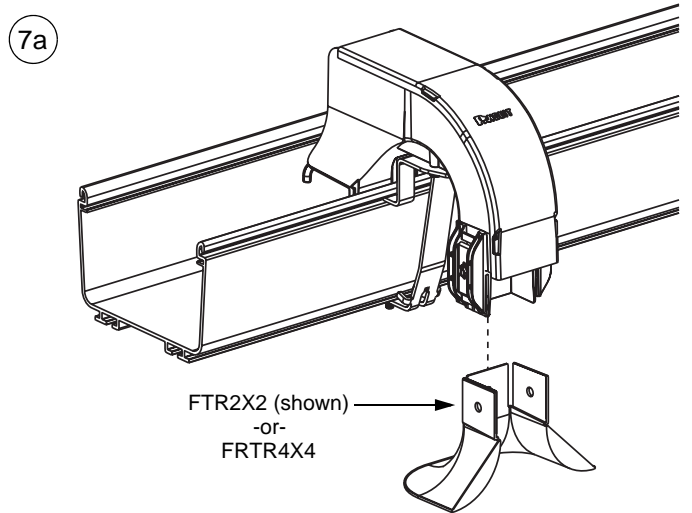

FIBERRUNNER Spill-Over Junction - Typical Installation continued...

¼-14x½ Hex Washer Head Tapping Screw
(Typical: 2 places)

For Technical Assistance, Call: 800-777-3300

INSTALLATION INSTRUCTIONS

FIBERRUNNER Spill-Over Junction - Typical Installation