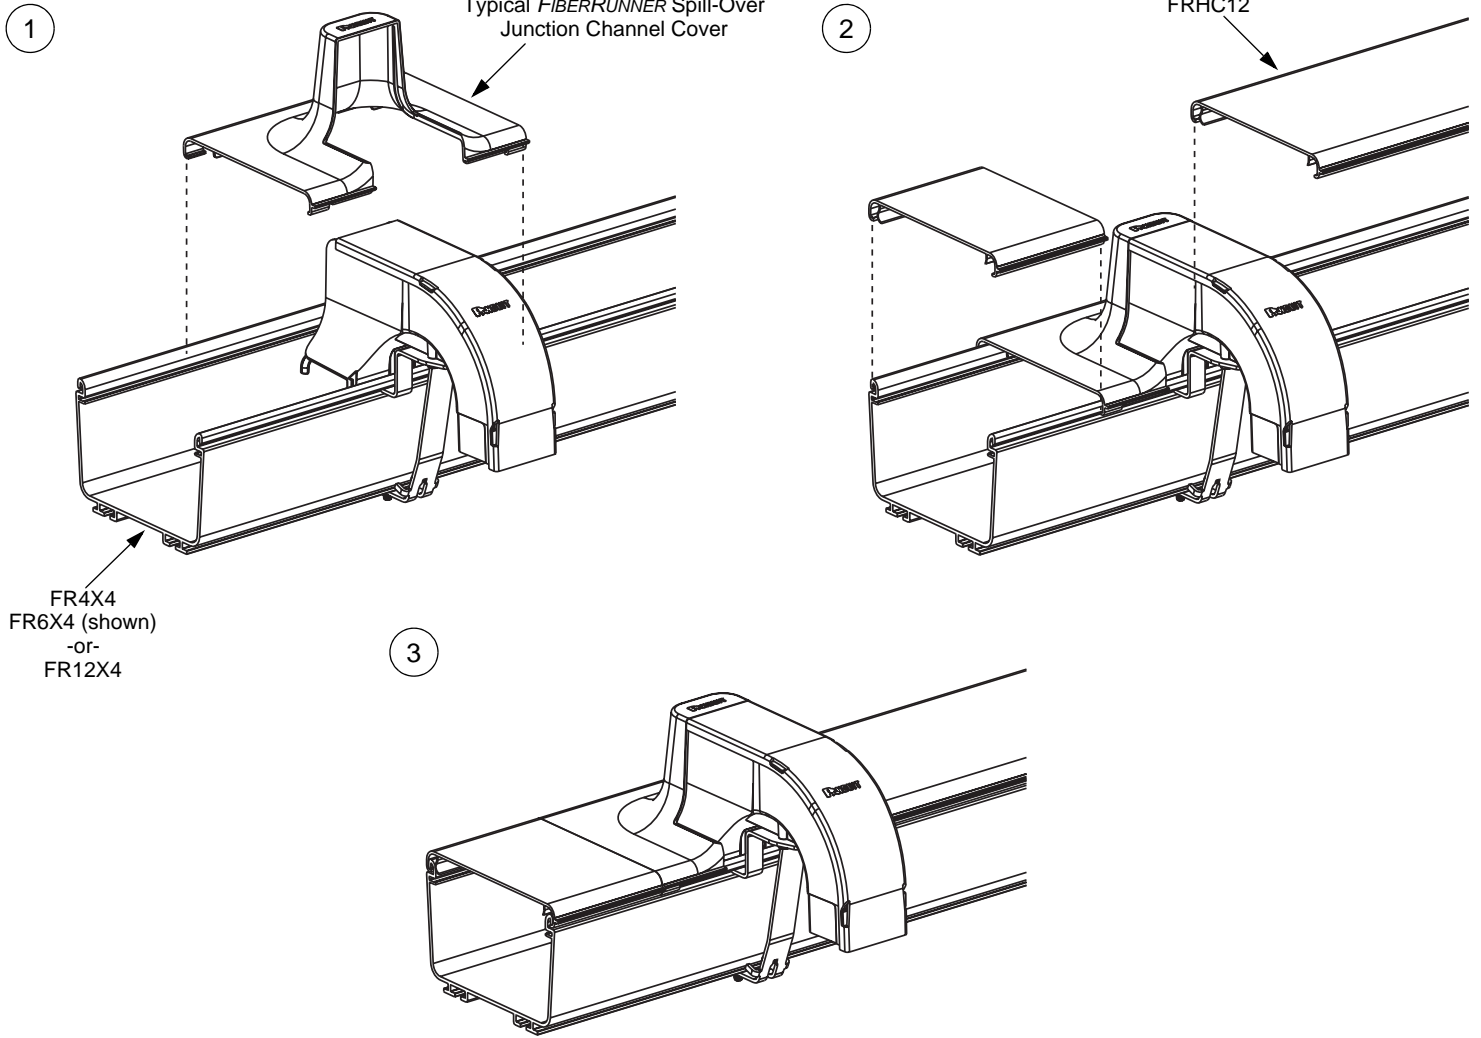

INSTALLATION INSTRUCTIONS

FIBERRUNNER Spill-Over Junction Channel Cover - Typical Installation

(FIBERRUNNER 4x4, 6x4 and 12x4 only)