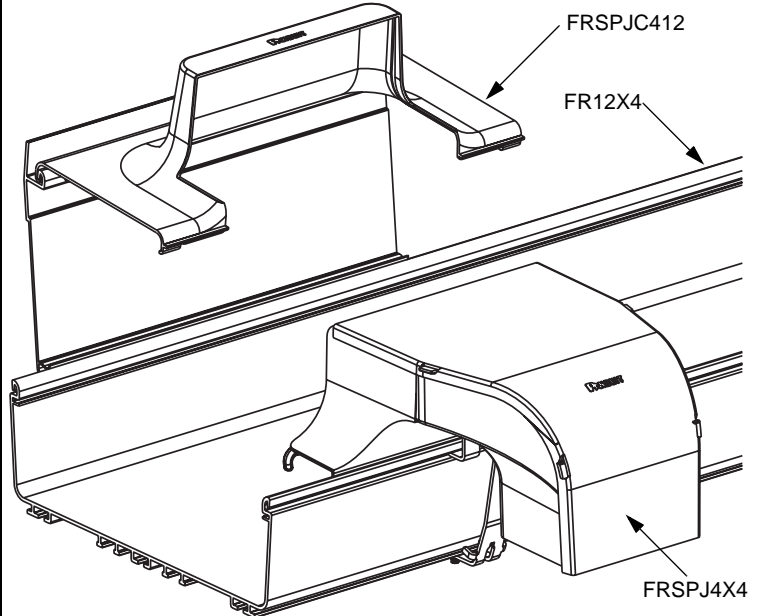

INSTALLATION INSTRUCTIONS

Instruction Sheet RW251

WORLDWIDE SUBSIDIARIES AND SALES OFFICES

17301 Ridgeland Avenue
Tinley Park, IL 60477-3901
Web Site: www.panduit.com

Fax: 708-532-1811
Technical Support: 800-777-3300
E-mail: cs@panduit.com