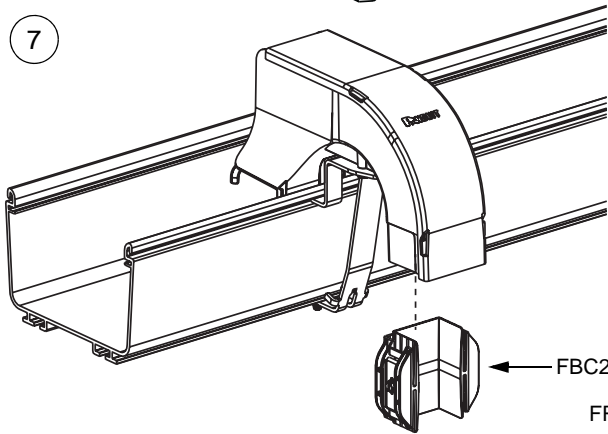

FIBERRUNNER Spill-Over Junction - Typical Installation continued...

¼-14x½ Hex Washer Head Tapping Screw
(Typical: 2 places)

For Technical Assistance, Call: 800-777-3300

INSTALLATION INSTRUCTIONS

FIBERRUNNER Spill-Over Junction - Typical Installation