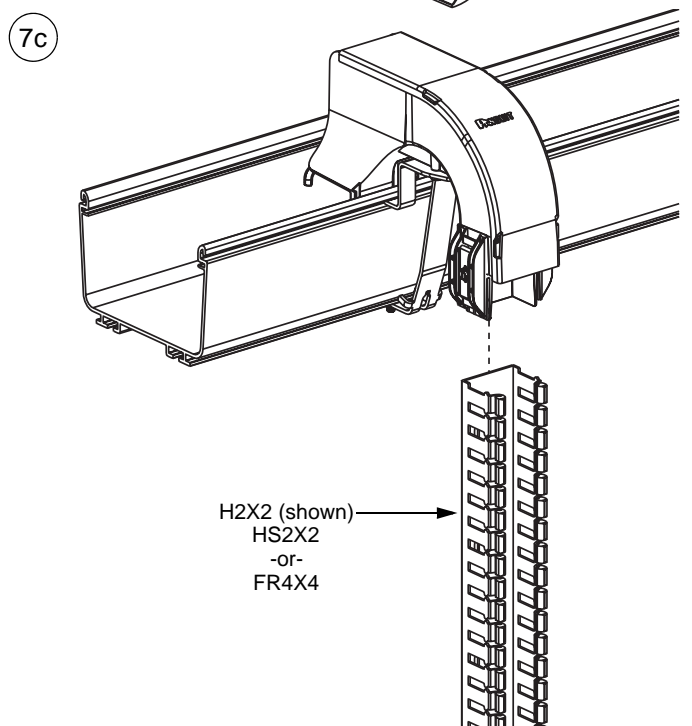

For Use With *PANDUIT* *FIBERRUNNER* 4x4, 6x4, 12x4 and 24x4 Cable Routing Systems

FIBERRUNNER Spill-Over Junction

PANDUIT Part Numbers: FRSPJ2X2, FRSPJC24, FRSPJC26, FRSPJC212, FRSPJ4X4, FRSPJC44, FRSPJC46, FRSPJC412

FIBERRUNNER Spill-Over Junction - Typical Installation continued...

¼-14x½ Hex Washer Head Tapping Screw
(Typical: 2 places)

For Technical Assistance, Call: 800-777-3300

INSTALLATION INSTRUCTIONS

FIBERRUNNER Spill-Over Junction - Typical Installation