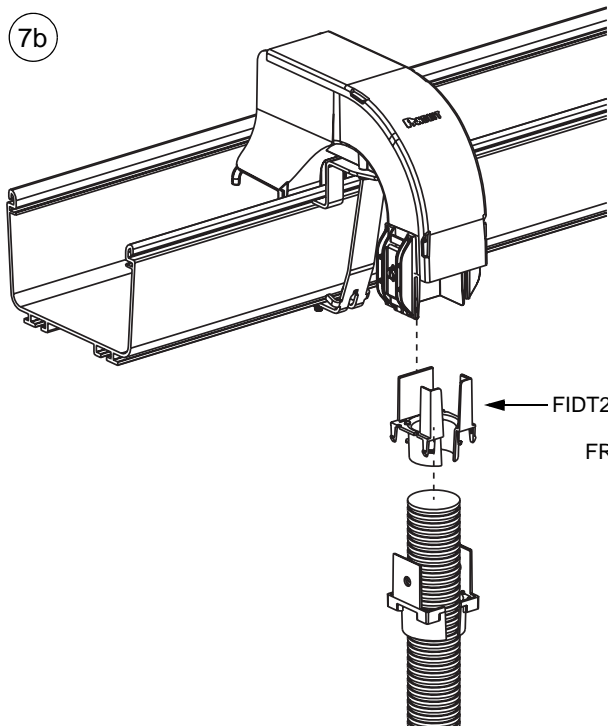

For Use With *PANDUIT* *FIBERRUNNER* 4x4, 6x4, 12x4 and 24x4 Cable Routing Systems

FIBERRUNNER Spill-Over Junction

PANDUIT Part Numbers: FRSPJ2X2, FRSPJC24, FRSPJC26, FRSPJC212, FRSPJ4X4, FRSPJC44, FRSPJC46, FRSPJC412

INSTALLATION INSTRUCTIONS

© 2009 PANDUIT Corp.

FIBERRUNNER Spill-Over Junction - Typical Installation (*FIBERRUNNER* 4x4, 6x4 and 12x4 only)

For Technical Assistance, Call: 800-777-3300

INSTALLATION INSTRUCTIONS

FIBERRUNNER Spill-Over Junction - Typical Installation continued...

¼-14x½ Hex Washer Head Tapping Screw
(Typical: 2 places)

For Technical Assistance, Call: 800-777-3300

INSTALLATION INSTRUCTIONS

FIBERRUNNER Spill-Over Junction - Typical Installation