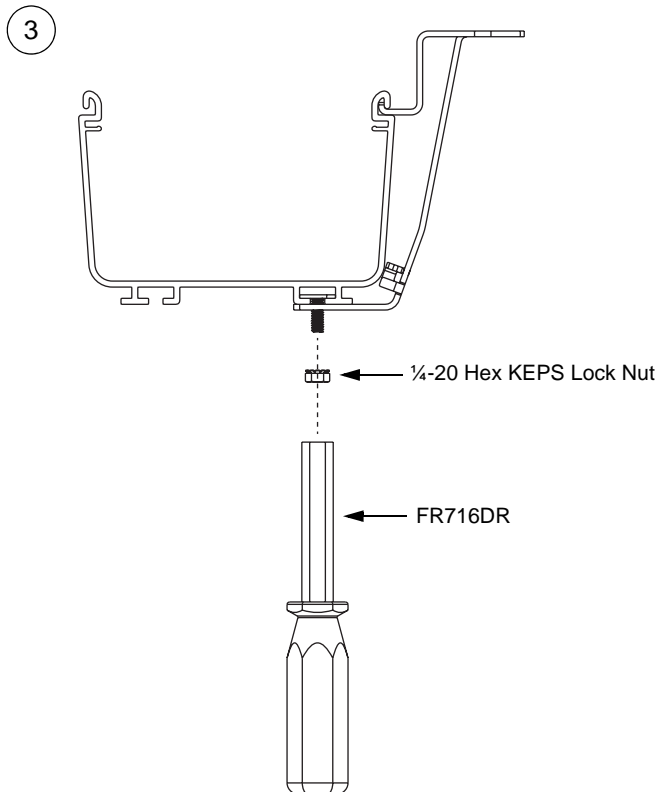

FIBERRUNNER Spill-Over Junction - Typical Installation (*FIBERRUNNER* 4x4, 6x4 and 12x4 only)

For Technical Assistance, Call: 800-777-3300