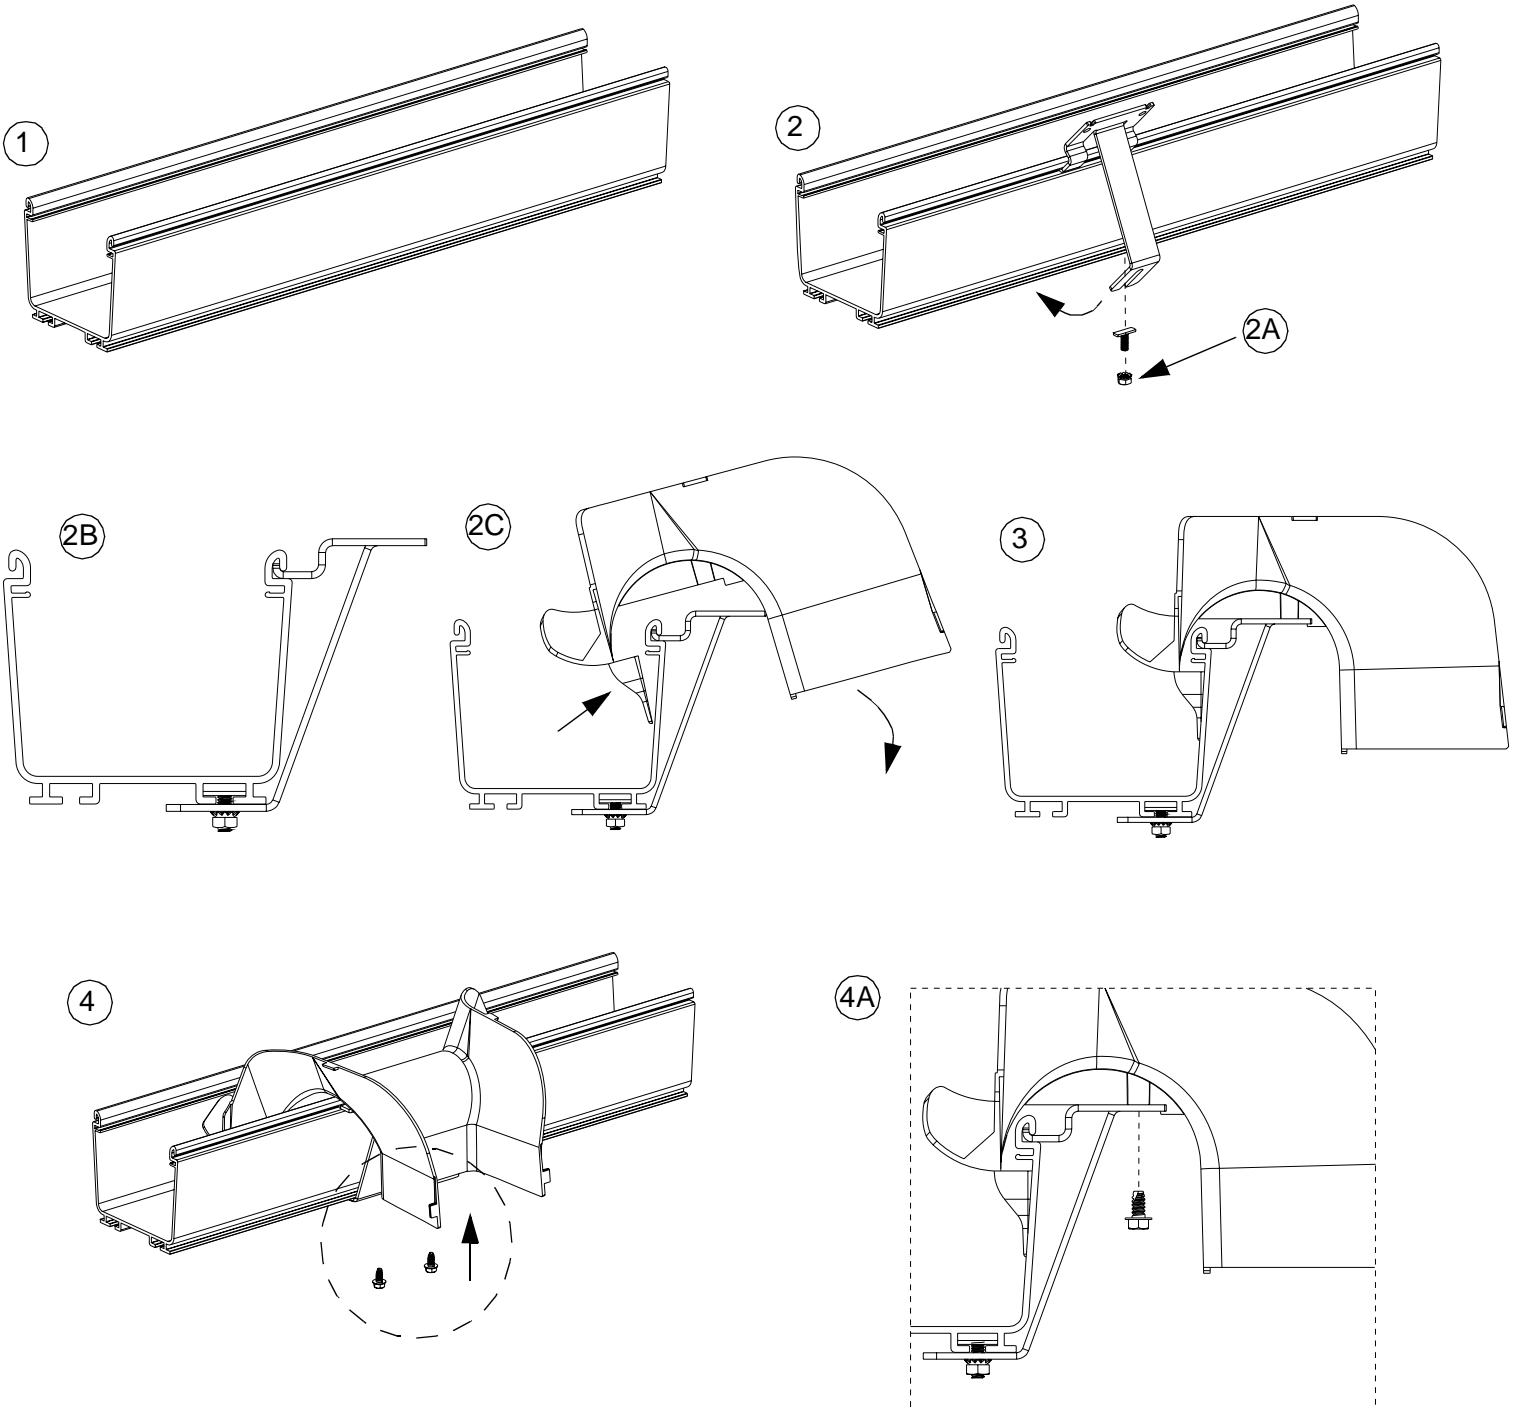

FOR USE WITH PANDUIT *FIBERRUNNER* 4x4, 6x4, 12x4 ROUTING SYSTEMS

FIBERRUNNER SPILL-OVER FITTING WITH
FIBERRUNNER SPILL-OUT PROFILE AND
SPILL-OVER CHANNEL COVER

PART NUMBERS: FRSP4, FRSP4CT, FRSP44C, FRSP46C, FRSP412C

INSTALLATION INSTRUCTIONS

Panduit Corp. 2002

Printed in U.S.A.