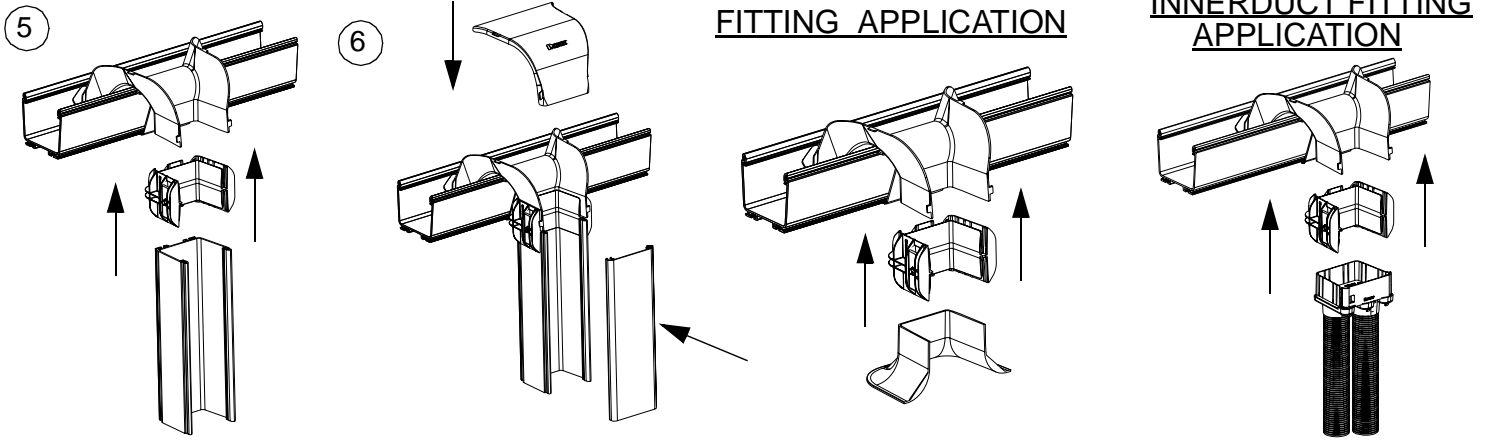

# FOR USE WITH PANDUIT *FIBERRUNNER* 4x4, 6x4, 12x4 ROUTING SYSTEMS

***FIBERRUNNER*** SPILL-OVER FITTING WITH  
FIBERRUNNER SPILL-OUT PROFILE AND  
SPILL-OVER CHANNEL COVER

PART NUMBERS: FRSP4, FRSP4CT, FRSP44C, FRSP46C, FRSP412C

# SPILL-OVER FITTING INSTALLATION INSTRUCTIONS