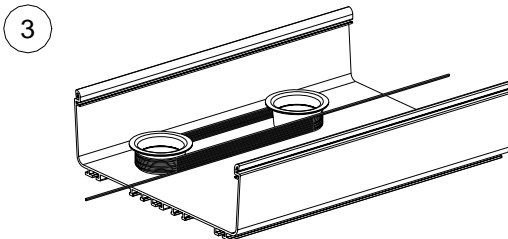

Instruction Sheet RW177