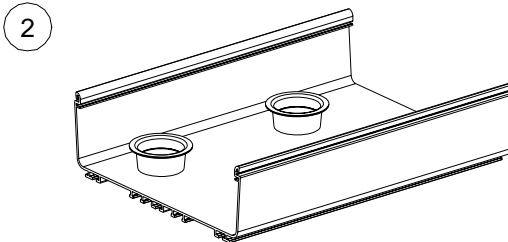

Instruction Sheet RW177