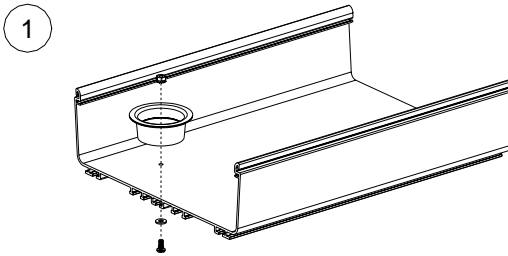

FOR USE WITH PANDUIT  
**FIBERRUNNER**  
ROUTING SYSTEM

**FIBERRUNNER SPOOL SLACK  
MANAGER 2.37" DIAMETER**

Part Number: FRSSM2

**INSTALLATION INSTRUCTIONS**

©Panduit Corp. 2002

Printed in U.S.A.

**Typical Installation**