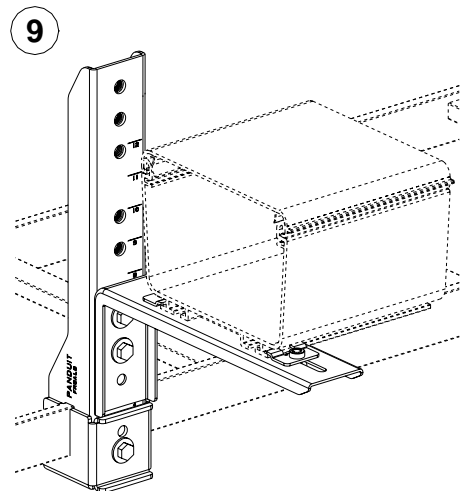

INSTALLATION INSTRUCTIONS

Instruction Sheet RW131B

WORLDWIDE SUBSIDIARIES AND SALES OFFICES

17301 Ridgeland Avenue
Tinley Park, IL.60477-3091
Web Site: www.panduit.com/mcg

Fax: 866-449-1702
Technical Support: 866-405-6656
Email: netconnsupport@panduit.com