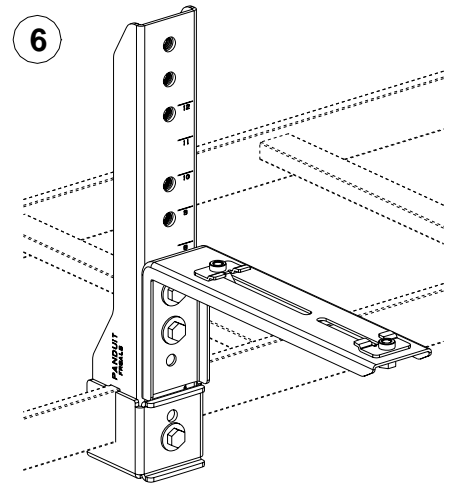

INSTALLATION INSTRUCTIONS

Instruction Sheet RW131B

WORLDWIDE SUBSIDIARIES AND SALES OFFICES

17301 Ridgeland Avenue
Tinley Park, IL.60477-3091
Web Site: www.panduit.com/mcg

Fax: 866-449-1702
Technical Support: 866-405-6656
Email: netconnsupport@panduit.com