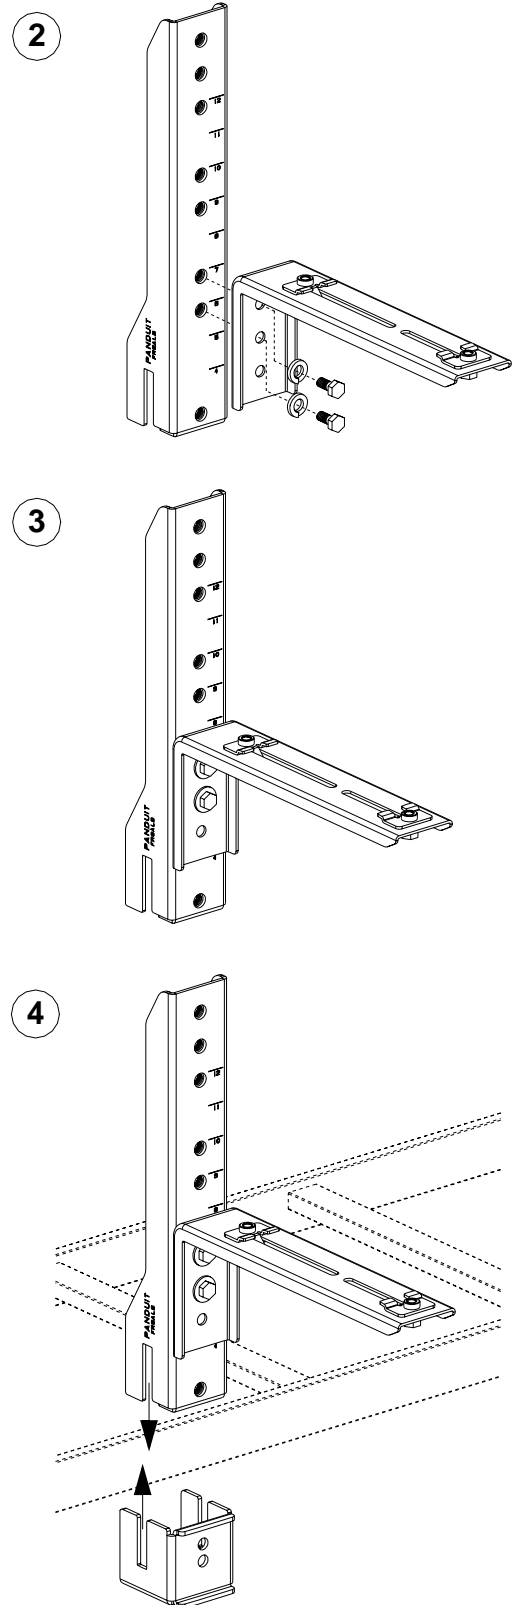

FOR USE WITH PANDUIT
FIBERRUNNER 4x4, 6x4, & 12x4
ROUTING SYSTEMS

FIBERRUNNER 6x4 & 12x4
ADJUSTABLE LADDER RACK BRACKET

Part Number: FR6ALB, FR12ALB

INSTALLATION INSTRUCTIONS

Panduit Corp. 2000

Printed in U.S.A.

For Technical Assistance, call: 866-405-6656