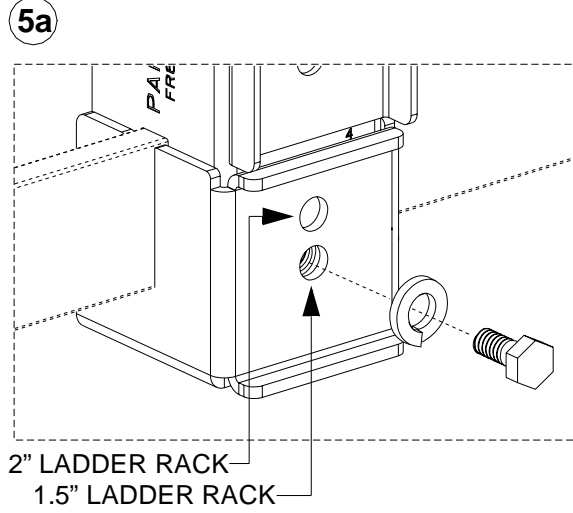

INSTALLATION INSTRUCTIONS

Instruction Sheet RW131B

WORLDWIDE SUBSIDIARIES AND SALES OFFICES

17301 Ridgeland Avenue
Tinley Park, IL.60477-3091
Web Site: www.panduit.com/mcg

Fax: 866-449-1702
Technical Support: 866-405-6656
Email: netconnsupport@panduit.com