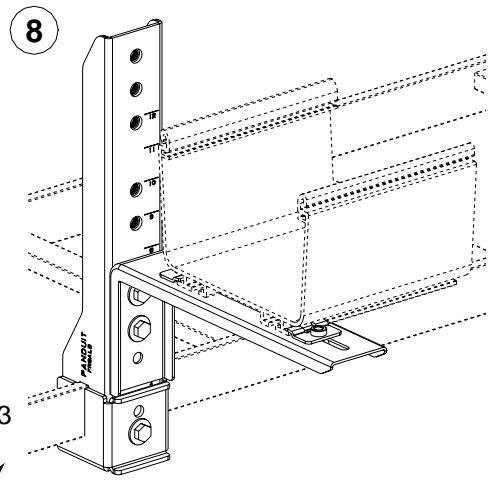

INSTALLATION INSTRUCTIONS

Instruction Sheet RW131B

WORLDWIDE SUBSIDIARIES AND SALES OFFICES

17301 Ridgeland Avenue
Tinley Park, IL.60477-3091
Web Site: www.panduit.com/mcg

Fax: 866-449-1702
Technical Support: 866-405-6656
Email: netconnsupport@panduit.com