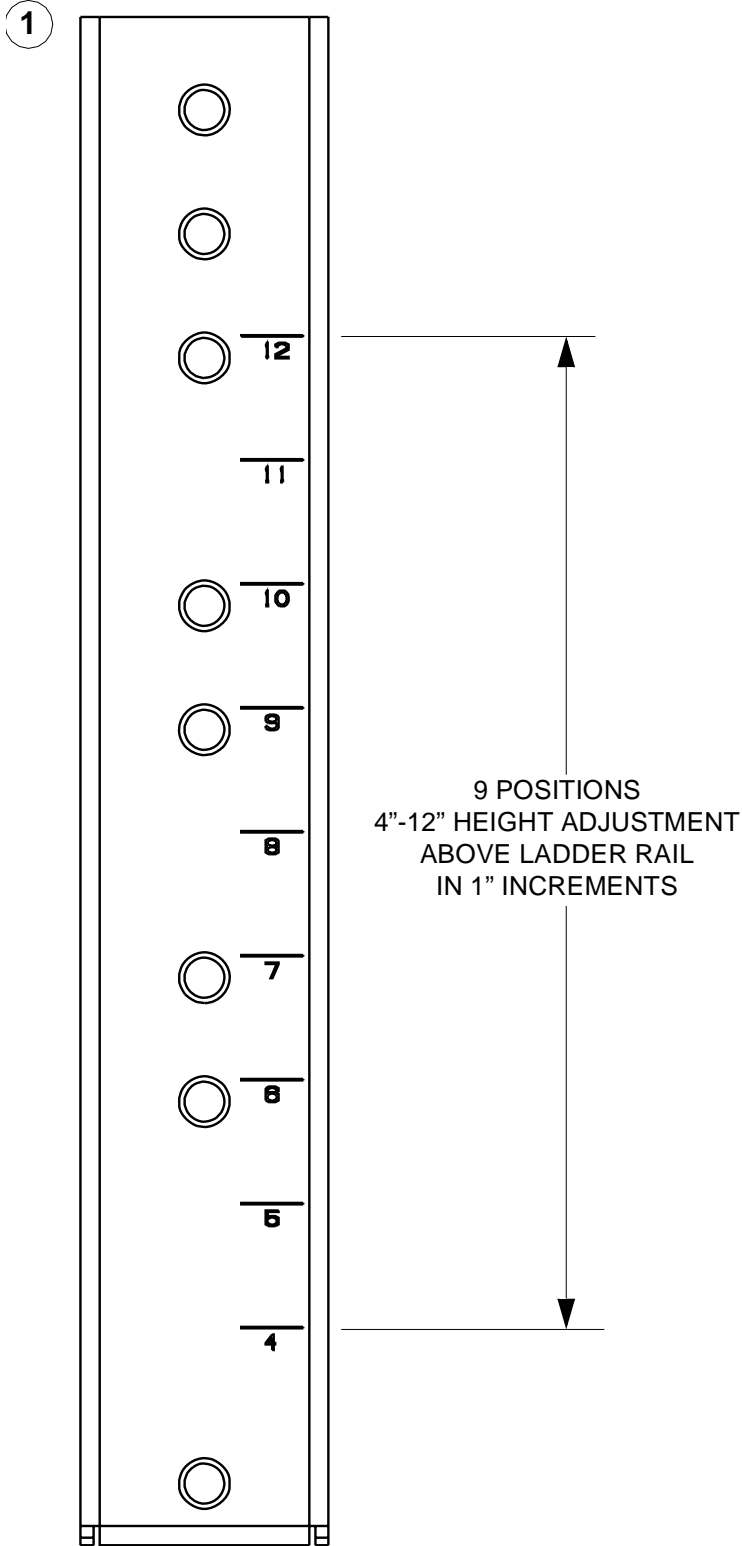

FOR USE WITH PANDUIT
FIBERRUNNER 4x4, 6x4, & 12x4
ROUTING SYSTEMS

FIBERRUNNER 6x4 & 12x4
ADJUSTABLE LADDER RACK BRACKET

Part Number: FR6ALB, FR12ALB

INSTALLATION INSTRUCTIONS

Panduit Corp. 2000

Printed in U.S.A.

For Technical Assistance, call: 866-405-6656