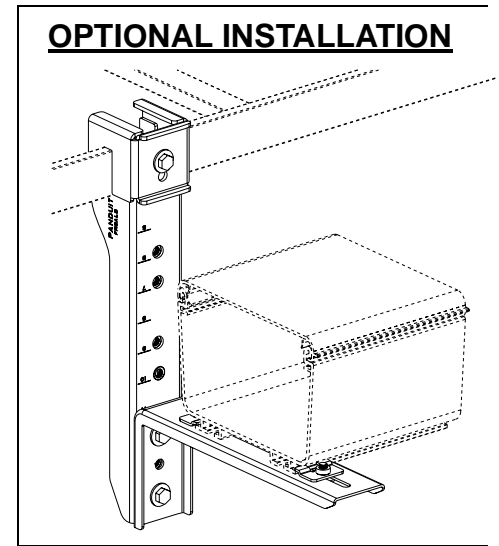

INSTALLATION INSTRUCTIONS

Instruction Sheet RW131B

WORLDWIDE SUBSIDIARIES AND SALES OFFICES

17301 Ridgeland Avenue
Tinley Park, IL.60477-3091
Web Site: www.panduit.com/mcg

Fax: 866-449-1702
Technical Support: 866-405-6656
Email: netconnsupport@panduit.com