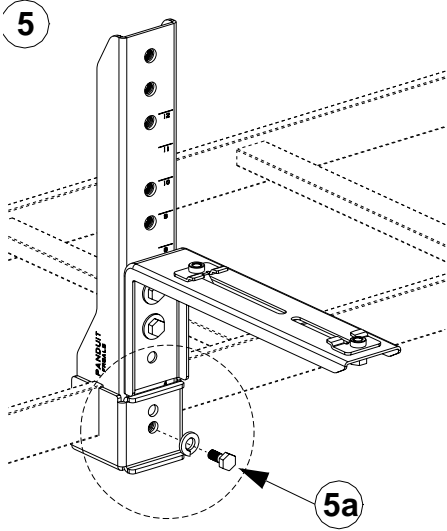

INSTALLATION INSTRUCTIONS

Instruction Sheet RW131B

WORLDWIDE SUBSIDIARIES AND SALES OFFICES

17301 Ridgeland Avenue
Tinley Park, IL.60477-3091
Web Site: www.panduit.com/mcg

Fax: 866-449-1702
Technical Support: 866-405-6656
Email: netconnsupport@panduit.com