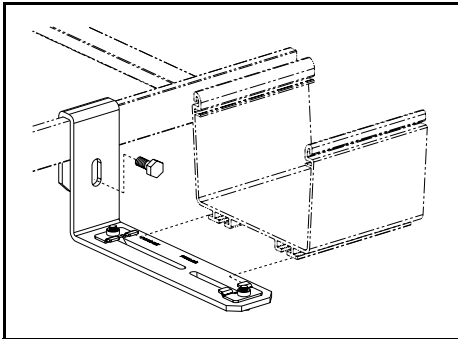

FOR USE WITH PANDUIT
FIBERRUNNER 4x4 & 6x4
ROUTING SYSTEMS

FIBERRUNNER 4x4 & 6x4
QUIKLOCK MOUNTING BRACKETS

Part Numbers: FR6LRB, FR6LB, FR6TRBE58, FR6TRBE12, FR6TRBE58M, FR6TRBE12M, FR6TRBN58, FR6TRBN12, FR6TRBN58M, FR6TRBN12M, FR6USB, FR6CS12, FR6CS12M, FR6CS58, FR6CS58M

INSTALLATION INSTRUCTIONS

Panduit Corp. 2000

Printed in U.S.A.

FR6LRB