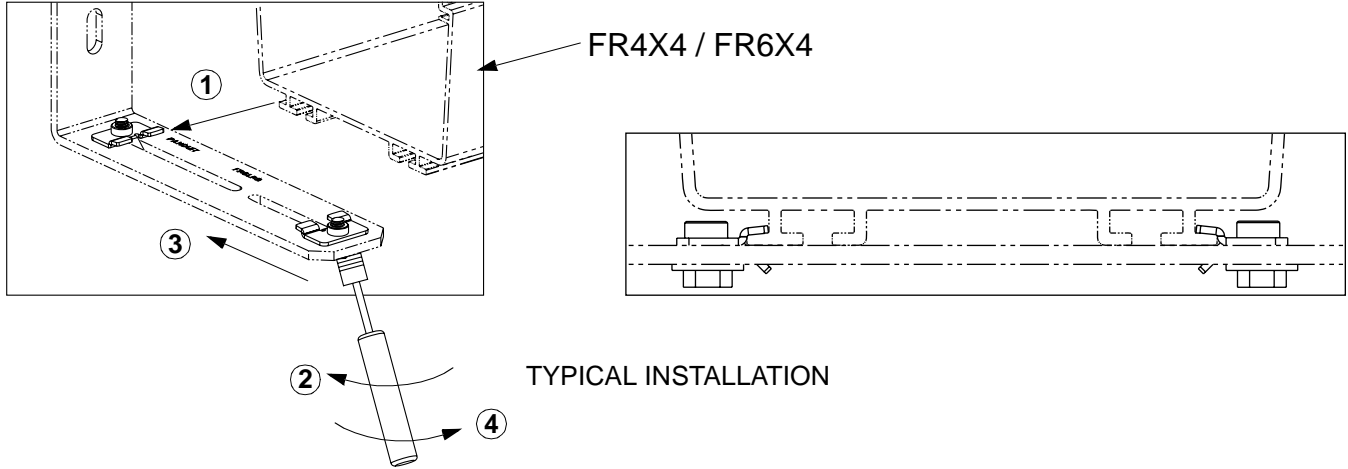

FOR USE WITH PANDUIT
FIBERRUNNER 4x4 & 6x4
ROUTING SYSTEMS

FIBERRUNNER 4x4 & 6x4
QUIKLOCK MOUNTING BRACKETS

Part Numbers: FR6LRB, FR6LB, FR6TRBE58, FR6TRBE12, FR6TRBE58M, FR6TRBE12M, FR6TRBN58, FR6TRBN12, FR6TRBN58M, FR6TRBN12M, FR6USB, FR6CS12, FR6CS12M, FR6CS58, FR6CS58M

INSTALLATION INSTRUCTIONS

Panduit Corp. 2000

Printed in U.S.A.

FR6LRB