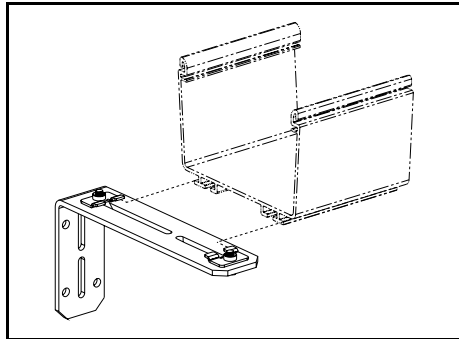

FOR USE WITH PANDUIT
FIBERRUNNER 4x4 & 6x4
ROUTING SYSTEMS

FIBERRUNNER 4x4 & 6x4
QUIKLOCK MOUNTING BRACKETS

Part Numbers: FR6LRB, FR6LB, FR6TRBE58, FR6TRBE12, FR6TRBE58M, FR6TRBE12M, FR6TRBN58, FR6TRBN12, FR6TRBN58M, FR6TRBN12M, FR6USB, FR6CS12, FR6CS12M, FR6CS58, FR6CS58M

INSTALLATION INSTRUCTIONS

Panduit Corp. 2000

Printed in U.S.A.

FR6LB

Instruction Sheet RW108C

WORLDWIDE SUBSIDIARIES AND SALES OFFICES

17301 Ridgeland Avenue
Tinley Park, IL.60477-3091
Web Site: www.panduit.com/ncg

RACEWAY SYSTEMS DIVISION

Fax: 866-449-1702
Technical Support: 866-405-6656
Email: netconnsupport@panduit.com